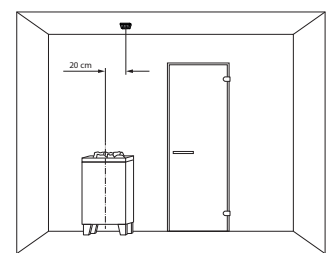

Sensor installation