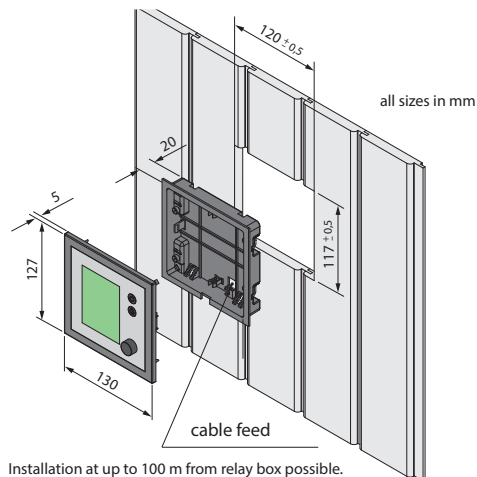

Relay box
Installation- and service-friendly design.

Control panel
Flush-mounted and surface-mounted installation. Anthracite/silver or white/silver design.

Connection overview

EOS EmoTec D can do more than just heating control!

Make more out of your EmoTec! Make your sauna a unique experience for all senses!

Control panel installation

Installation at up to 100 m from relay box possible.
Optional display cable required in such case.
Standard display cable - 5 m.