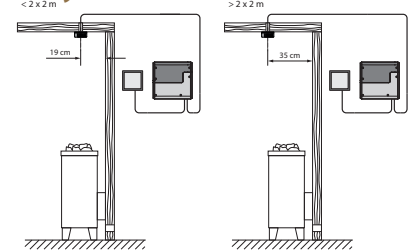

Make more out of your EmoTec! Make your sauna a unique experience for all senses!

Control panel installation

Installation at up to 100 m from relay box possible.
Optional display cable required in such case.
Standard display cable - 5 m.

Relay box installation

Sensor installation

by sauna cabins:

Accessories & options

Description	Item no.
2 nd temperature sensor (bench sensor)	94 5725
Display cable 25 m	94 6285
Display cable 50 m	94 6968
Cable for extension module RJ12/RJ12 10 m	94 5861
Cable for extension module RJ12/RJ12 25 m	94 4647