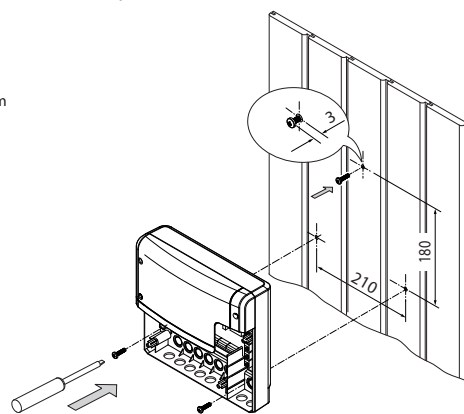

Relay box installation