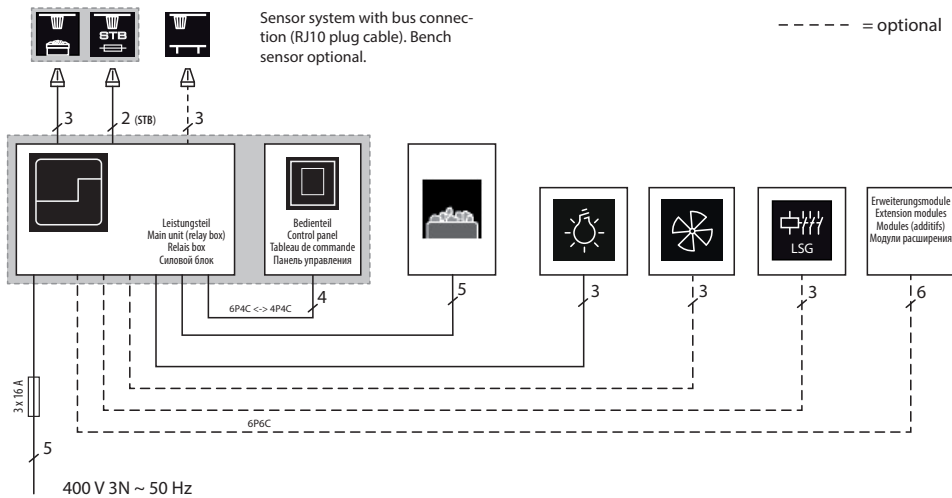

Premium-class sauna control unit for dry (Finnish) sauna operation.

Advanced sauna control unit with a remote control panel and a separate relay box. Includes digital sensor with 5 m cable. Innovative operation concept with jog-dial switch, quick access to all functions. Great for domestic and commercial use.

Features and benefits:

- Compact-size control panel with a colour TFT display with flush-mounted or surface-mounted installation.
- Choice of three designs: anthracite/silver, anthracite/black & white/silver.
- Display panel installation at up to 100 m distance possible.
- Menu navigation in 19 languages (DE, EN, FR, RU, ES, NL, IT, PL, SLO, FIN, TR, CZ, RO, BG, HU, HR, SK, DK).
- Jog-dial switch allows quick and simple access to all functions.
- Separate pin code protected level for service & setup settings.
- Dual timer: 24 h single event or week timer (4 programs/day).
- Firmware updates on site possible (micro SD card required).
- Digital temperature control, 30 - 115 °C range.
- Output for cabin light - dimmable.
- Output for cabin ventilation fan - adjustable speed.
- Potential-free (voltage-free) output.
- Digital type sensor for precise and interference-resistant control. Bench sensor optionally available. 5 m cable standard.
- Additional control features through optional extensions: coloured light control for LED, music control, remote start and operation.
- Switching capacity 10 kW, extendable.
- Power supply 400 V 3N ~.
- Made in Germany quality by EOS.

Relay box
Installation- and service-friendly design.

Control panel
Flush-mounted and surface-mounted installation. Anthracite/silver or white/silver design.

Connection overview

EOS EmoTec D can do more than just heating control!

Make more out of your EmoTec! Make your sauna a unique experience for all senses!

Control panel installation

Installation at up to 100 m from relay box possible.
Optional display cable required in such case.
Standard display cable - 5 m.