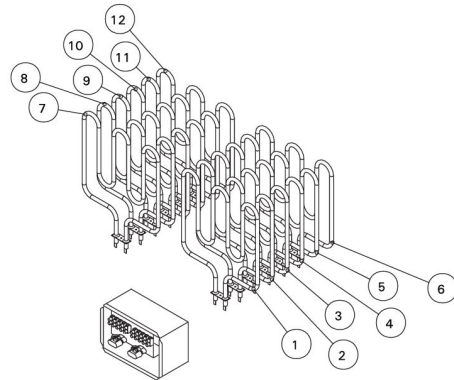

Features

Main material : Steel

H x W x D : 730.0 x 500.0 x 900.0 mm

Net weight (kg) : 48.6

Installation location : Floor

ID	GTIN	Output (kW)	Sauna room size min - max m3
HRL330400	6410082607488	33 kW	46.0-66.0

Related products

SFE-500500

Spare parts

Product	ID	Pcs
Heating element 3000W/240V	ZSL-318	12

Technical details

Technical data	Type / attribute	HRL330400
	Color	Stainless Steel
	Power output	33 kW
	Stone sizes	5-10 cm
	Stone amount (kg)	100
Dimensions	Product width (mm)	500
	Product height (mm)	730
	Product depth (mm)	900
	Net weight (kg)	48.6
	Gross weight	52
	Package width	545
	Package height	790
	Package depth	950
Safety and installation dimensions	Safety distance front (non-combustible materials)	100
	Safety distance front (combustible materials)	100
	Safety distance side (non-combustible materials)	2
	Safety distance side (combustible materials)	200
	Safety distance behind (non-combustible materials)	200
	Safety distance (Ceiling) (depends on connections and therefore from output, star/delta)	1500
	Room min. height(depends on connections and therefore from output, star/delta)	2200
	Installation opening height	2230
	Installation opening width	800
Installation opening depth	1200	

Technical images

The heater's electrical connections
Elektroanschlüsse des Saunaofens

SPARE PARTS

ERSATZTEILE

Model Modell	Heating element/Part no. Heizelement/Teil nr.				
	1750 W/240 V ZSK-732	2000 W/240 V ZSL-313	2500 W/230 V ZSL-314	2670 W/240 V ZSL-316	3000 W/240 V ZSL-318
L20	1-12				
L26		1, 3, 5, 7, 9, 11	2, 4, 6, 8, 10, 12		
L30			1-12	(1-12)	
L33					1-12