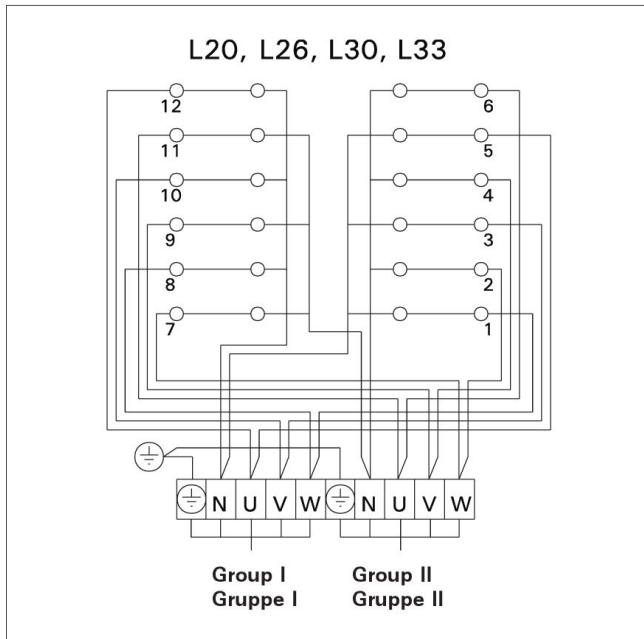

Features

Main material : Steel

H x W x D : 730.0 x 500.0 x 900.0 mm

Net weight (kg) : 48.6

Installation location : Floor

ID	GTIN	Output (kW)	Sauna room size min - max m3
HRL330400	6410082607488	33 kW	46.0-66.0

Related products

SFE-500500

Spare parts

Product	ID	Pcs
Heating element 3000W/240V	ZSL-318	12

Technical details

Technical data	Type / attribute	HRL330400
	Color	Stainless Steel
	Power output	33 kW
	Stone sizes	5-10 cm
	Stone amount (kg)	100
Dimensions	Product width (mm)	500
	Product height (mm)	730
	Product depth (mm)	900
	Net weight (kg)	48.6
	Gross weight	52
	Package width	545
	Package height	790
	Package depth	950
Safety and installation dimensions	Safety distance front (non-combustible materials)	100
	Safety distance front (combustible materials)	100
	Safety distance side (non-combustible materials)	2
	Safety distance side (combustible materials)	200
	Safety distance behind (non-combustible materials)	200
	Safety distance (Ceiling) (depends on connections and therefore from output, star/delta)	1500
	Room min. height(depends on connections and therefore from output, star/delta)	2200
	Installation opening height	2230
	Installation opening width	800
Installation opening depth	1200	

Technical images

The heater's electrical connections
Elektroanschlüsse des Saunaofens

SPARE PARTS

ERSATZTEILE

Model Modell	Heating element/Part no. Heizelement/Teil nr.				
	1750 W/240 V ZSK-732	2000 W/240 V ZSL-313	2500 W/230 V ZSL-314	2670 W/240 V ZSL-316	3000 W/240 V ZSL-318
L20	1-12				
L26		1, 3, 5, 7, 9, 11	2, 4, 6, 8, 10, 12		
L30			1-12	(1-12)	
L33					1-12