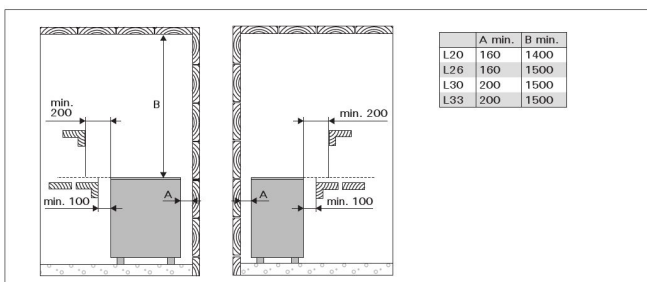

Safety distances (all dimensions in millimeters)