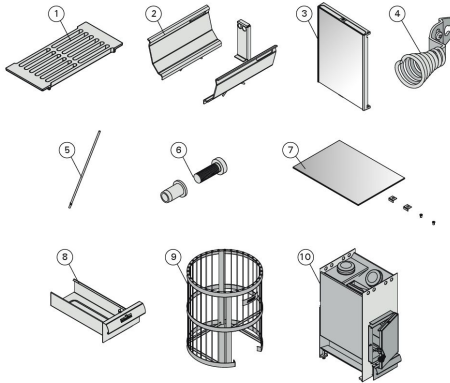

Technical images

EN

DE

4. SPARE PARTS

4. ERSATZTEILE

1	Firing grate	Feuerrost	ZKP-10
2	Combustion air channels, GreenFlame	Verbrennungsluftkanäle, GreenFlame	WX678
3	Big glass door	Große Glasür	WX673
4	Handle for big glass door	Griff für große Glasür	WX667
5	Axle pin for door, long	Achsbolzen für Tür, lang	WX675
6	Latch pin	Raststift	WX674
7	Glass 221x310 = fasteners	Glas 221 x 310 = Halterungen	WX676
8	Ash box with stop device	Aschekasten mit Anretervorrichtung	WX662
9	Legend 240 steel frame	Stahlrahmen für Legend 240	WX502
10	Spare stove body	Ersatz-Ofenkörper	WX677