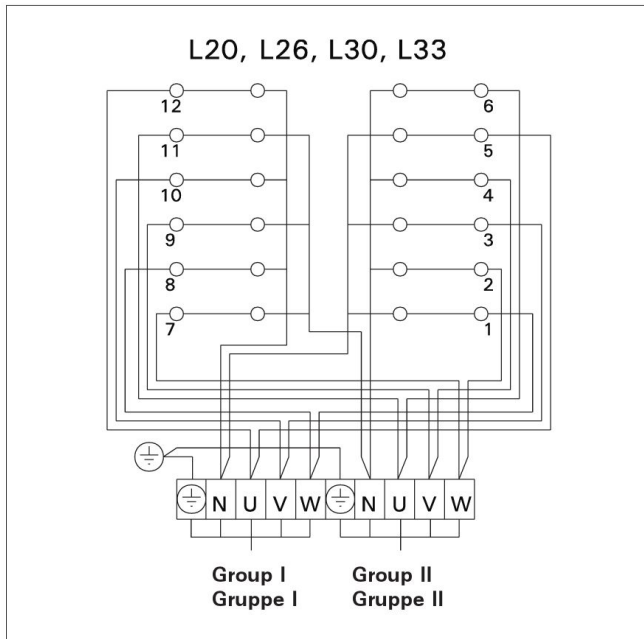

Features

Main material : Steel

H x W x D : 730.0 x 500.0 x 900.0 mm

Net weight (kg) : 48.2

Installation location : Floor

ID	GTIN	Output (kW)	Sauna room size min - max m3
HRL260400	6410082607433	26 kW	30.0-46.0

Related products

SFE-500500

Spare parts

Product	ID	Pcs
Heating element 2000W/240V	ZSL-313	6
Heating element 2500W/230V	ZSL-314	6

Technical details

Technical data	Type / attribute	HRL260400
	Color	Stainless Steel
	Power output	26 kW
	Stone sizes	5-10 cm
	Stone amount (kg)	100
Dimensions	Product width (mm)	500
	Product height (mm)	730
	Product depth (mm)	900
	Net weight (kg)	48.2
	Gross weight	51.6
	Package width	545
	Package height	790
	Package depth	950
Safety and installation dimensions	Safety distance front (non-combustible materials)	100
	Safety distance front (combustible materials)	100
	Safety distance side (non-combustible materials)	160
	Safety distance side (combustible materials)	160
	Safety distance behind (non-combustible materials)	160
	Safety distance (Ceiling) (depends on connections and therefore from output, star/delta)	1500
	Room min. height(depends on connections and therefore from output, star/delta)	2200
	Installation opening height	2230
	Installation opening width	760
	Installation opening depth	1160

Technical images

The heater's electrical connections
Elektroanschlüsse des Saunaofens

SPARE PARTS

ERSATZTEILE

Model Modell	Heating element/Part no. Heizelement/Teil nr.				
	1750 W/240 V ZSK-732	2000 W/240 V ZSL-313	2500 W/230 V ZSL-314	2670 W/240 V ZSL-316	3000 W/240 V ZSL-318
L20	1-12				
L26		1, 3, 5, 7, 9, 11	2, 4, 6, 8, 10, 12		
L30			1-12	(1-12)	
L33					1-12