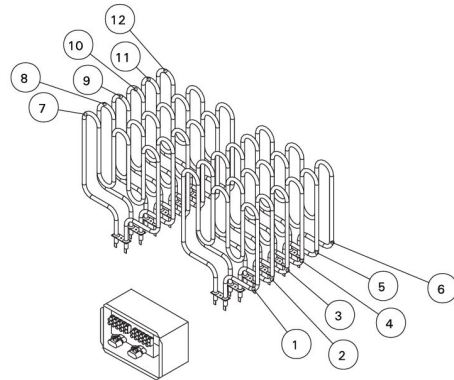

Features

Main material : Steel

H x W x D : 730.0 x 500.0 x 900.0 mm

Net weight (kg) : 48.2

Installation location : Floor

ID	GTIN	Output (kW)	Sauna room size min - max m3
HRL260400	6410082607433	26 kW	30.0-46.0

Related products

SFE-500500

Spare parts

Product	ID	Pcs
Heating element 2000W/240V	ZSL-313	6
Heating element 2500W/230V	ZSL-314	6

Technical details

Technical data	Type / attribute	HRL260400
	Color	Stainless Steel
	Power output	26 kW
	Stone sizes	5-10 cm
	Stone amount (kg)	100
Dimensions	Product width (mm)	500
	Product height (mm)	730
	Product depth (mm)	900
	Net weight (kg)	48.2
	Gross weight	51.6
	Package width	545
	Package height	790
	Package depth	950
Safety and installation dimensions	Safety distance front (non-combustible materials)	100
	Safety distance front (combustible materials)	100
	Safety distance side (non-combustible materials)	160
	Safety distance side (combustible materials)	160
	Safety distance behind (non-combustible materials)	160
	Safety distance (Ceiling) (depends on connections and therefore from output, star/delta)	1500
	Room min. height(depends on connections and therefore from output, star/delta)	2200
	Installation opening height	2230
	Installation opening width	760
	Installation opening depth	1160

Technical images

The heater's electrical connections
Elektroanschlüsse des Saunaofens

SPARE PARTS

ERSATZTEILE

Model Modell	Heating element/Part no. Heizelement/Teil nr.				
	1750 W/240 V ZSK-732	2000 W/240 V ZSL-313	2500 W/230 V ZSL-314	2670 W/240 V ZSL-316	3000 W/240 V ZSL-318
L20	1-12				
L26		1, 3, 5, 7, 9, 11	2, 4, 6, 8, 10, 12		
L30			1-12	(1-12)	
L33					1-12